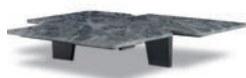

10
JACOB
COFFEE TABLE CM 130X120 H22